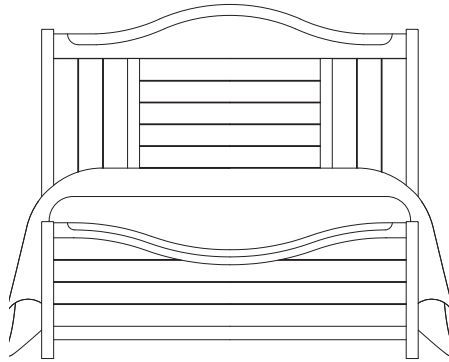

B. Sleigh Bed

- -553 Sleigh Headboard, 5/0
  62³/₄ x 6³/₄ x 59
- -355 Sleigh Footboard, 5/0
  62³/₄ x 1⁷/₈ x 22⁷/₈
- -922 Wood Rails, 5/0 & 6/6
  includes 5 slats/1 leg
  82 x 1 x 5³/₄

- -663 Sleigh Headboard, 6/6
  79³/₄ x 6⁷/₈ x 60
- -366 Sleigh Footboard, 6/6
  79³/₄ x 1⁷/₈ x 22⁷/₈
- -922 Wood Rails, 5/0 & 6/6
  includes 5 slats/1 leg
  82 x 1 x 5³/₄

- MS-MS1 Metal Support Slats
  set of 2 for use w/king beds
  49 x 3¹/₄ x 9
  or
  MS-MS2 Metal Support Slats
  set of 3 for use w/king beds
  49 x 3¹/₄ x 9

E. -227 Nightstand

- 2 Drawers
  27¹/₂ x 16 x 26⁵/₈

C. Storage Footboard

- -050B Storage Footboard, 5/0
  2 drawers
  63 x 21¹/₈ x 18³/₄
- -502 Storage Bed Side Rails, 5/0 & 6/6
  82 x 1 x 11³/₄
  -TT-555T
  Slat Roll, 5/0

- -066B Storage Footboard, 6/6
  2 drawers
  80 x 21¹/₈ x 18³/₄
- -502 Storage Bed Side Rails, 5/0 & 6/6
  82 x 1 x 11³/₄
  -TT-666T
  Slat Roll, 6/6