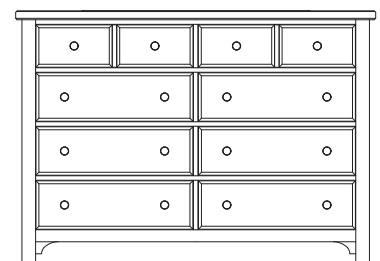

G. -002 Dresser

- 8 Drawers
  60 x 19 x 42³/₈