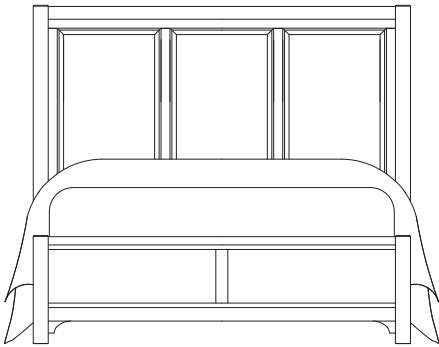

*Cool
Farmhouse*

- Queen Panel Bed**
- 557 Panel Headboard
- 755 Panel Footboard
- 922 Wood Rails
- 002 Dresser - 8 Drawers
- 446 Arch Mirror - Beveled Glass
- 227 Nightstand - 2 Drawers

Cool Farmhouse

Evoking a feeling of warmth and comfort featuring clean lines and natural finishes crafted of North American maple solids and veneers.

King Sleigh Storage Bed

- 663 Sleigh Headboard
- 066B Storage Footboard - 2 Drawers
- 502 Storage Bed Rails
- 666T Slat Roll

- 115 Chest - 5 Drawers

Queen Panel Storage Bed

- 557 Panel Headboard
- 050B Storage Footboard - 2 Drawers
- 502 Storage Rails
- 555T Slat Roll

Cool Farmhouse

800 Natural Finish

MADE IN USA

A. Panel Bed

- 557 Panel Headboard, 5/0
62⁷/₈ x 2¹/₈ x 56³/₈
- 755 Panel Footboard, 5/0
62⁷/₈ x 2¹/₈ x 18
- 922 Wood Rails, 5/0 & 6/6
includes 5 slats/1 leg
82 x 1 x 5³/₄