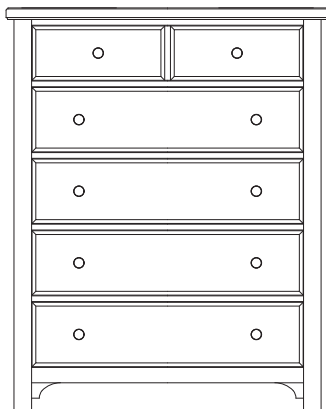

Cool Farmhouse

800 Natural Finish

MADE IN USA

A. Panel Bed

- 557 Panel Headboard, 5/0
62⁷/₈ x 2¹/₈ x 56³/₈
- 755 Panel Footboard, 5/0
62⁷/₈ x 2¹/₈ x 18
- 922 Wood Rails, 5/0 & 6/6
includes 5 slats/1 leg
82 x 1 x 5³/₄

- 667 Panel Headboard, 6/6
79⁷/₈ x 2¹/₈ x 56³/₈
- 766 Panel Footboard, 6/6
79⁷/₈ x 2¹/₈ x 18
- 922 Wood Rails, 5/0 & 6/6
includes 5 slats/1 leg
82 x 1 x 5³/₄

- MS-MS1 Metal Support Slats
set of 2 for use w/king beds
49 x 3¹/₄ x 9
or
MS-MS2 Metal Support Slats
set of 3 for use w/king beds
49 x 3¹/₄ x 9