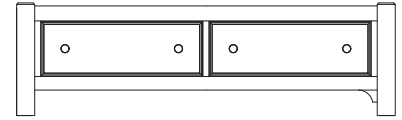

C. Storage Footboard

- -050B Storage Footboard, 5/0
  2 drawers
  63 x 21¹/₈ x 18³/₄
- -502 Storage Bed Side Rails, 5/0 & 6/6
  82 x 1 x 11³/₄
  -TT-555T
  Slat Roll, 5/0

- -066B Storage Footboard, 6/6
  2 drawers
  80 x 21¹/₈ x 18³/₄
- -502 Storage Bed Side Rails, 5/0 & 6/6
  82 x 1 x 11³/₄
  -TT-666T
  Slat Roll, 6/6